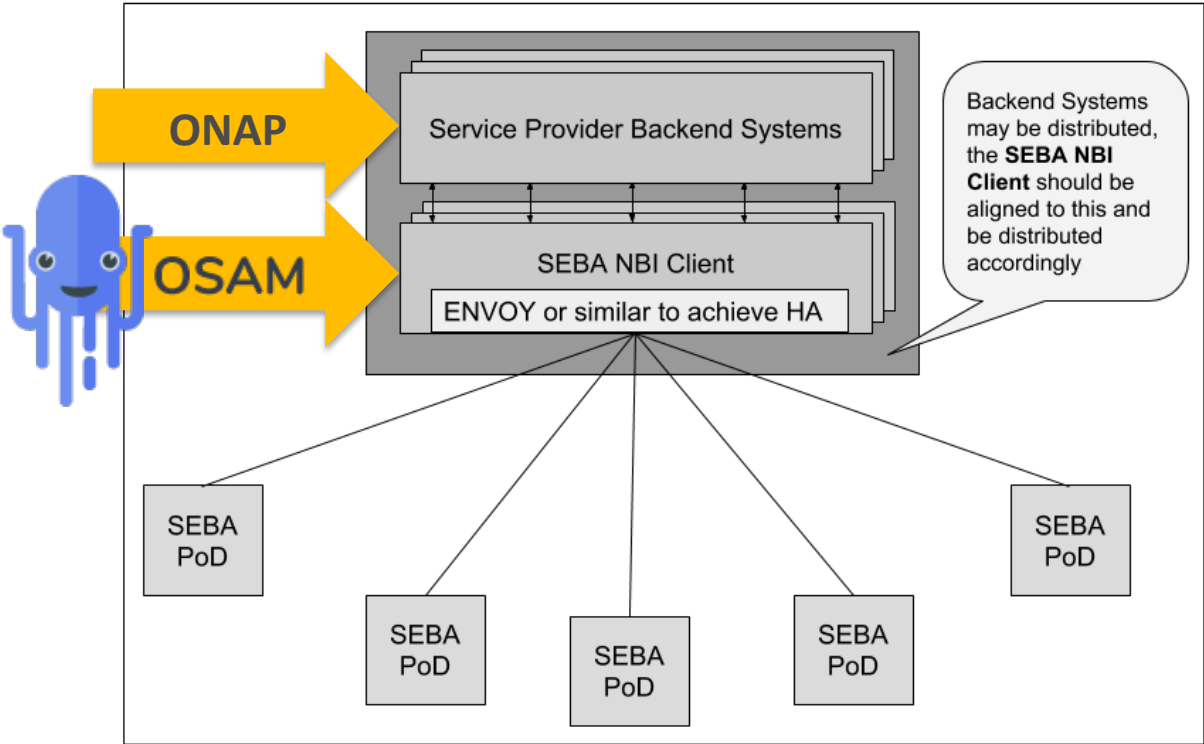

3

Service Management

Service Profiles, Technology Profiles, Close Loop scenarios...

How are we going to Orchestrate?

ONAP

Orchestration with ONAP Overview

Previous work: Our Latest Demo at Turk Telekom

The ONAP Scope

Source: Aarna Networks

A Quick Look to ONAP

Where are we now?

Generic Orchestration Architecture for SEBA

Generic Orchestration Architecture for SEBA

SEBA @ ONAP : OSAM

The OSAM Core & Gateway Architecture

OSAM CORE

OSAM Gateway

Development Status and Latest Demo

1

SEBA POD registration to ONAP

ONAP PNF Registration Handler, A&AI, VES Agent...

2

Virtual OLT Provisioning

Configured Chassis/Slot/Port...