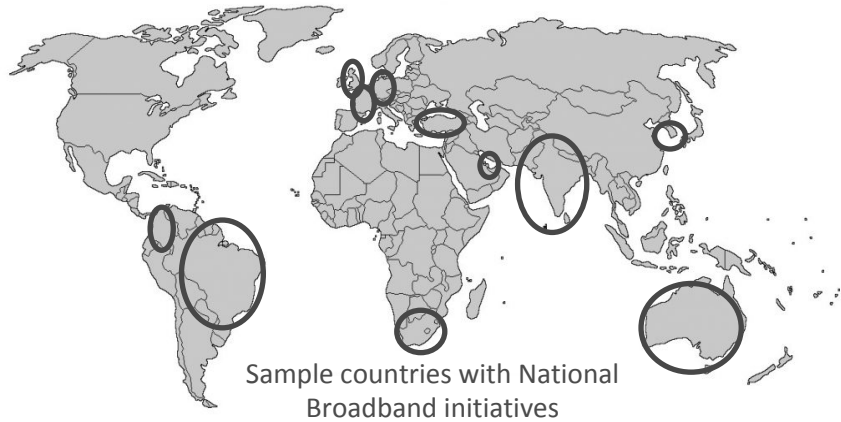

Broadband is the way to go

Globally, IP traffic will reach 278.1 Exabytes per month in 2021, up from 96.1 Exabytes per month in 2016.
- Cisco VNI, Sep. 2018

~ 700 Million FTTH users by 2021

Source: IDATE DigiWorld, World FTTx market, August 2017