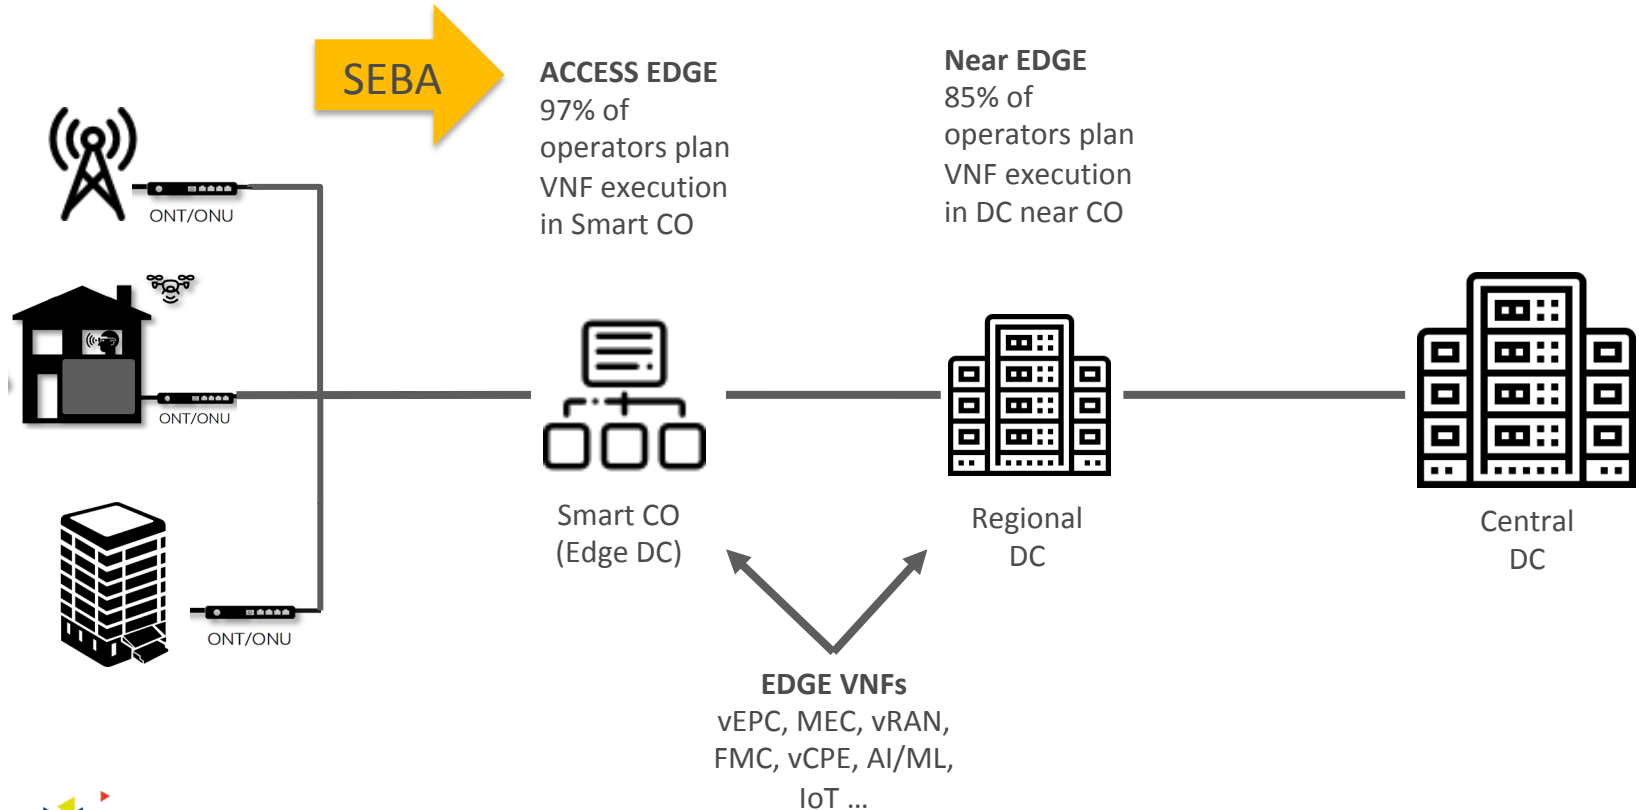

Broadband is the way to go

Globally, IP traffic will reach 278.1 Exabytes per month in 2021, up from 96.1 Exabytes per month in 2016.
 - Cisco VNI, Sep. 2018

Mobile subscriptions by technology (billion)

Who takes care of Broadband?

The ONF's SEBA

Where is SEBA ?

There will be Thousands of Edges

**Thousands of
SEBA pods**

There will be Thousands of Edges

**Thousands of
SEBA pods**

**Need for a
Global
Orchestrator**