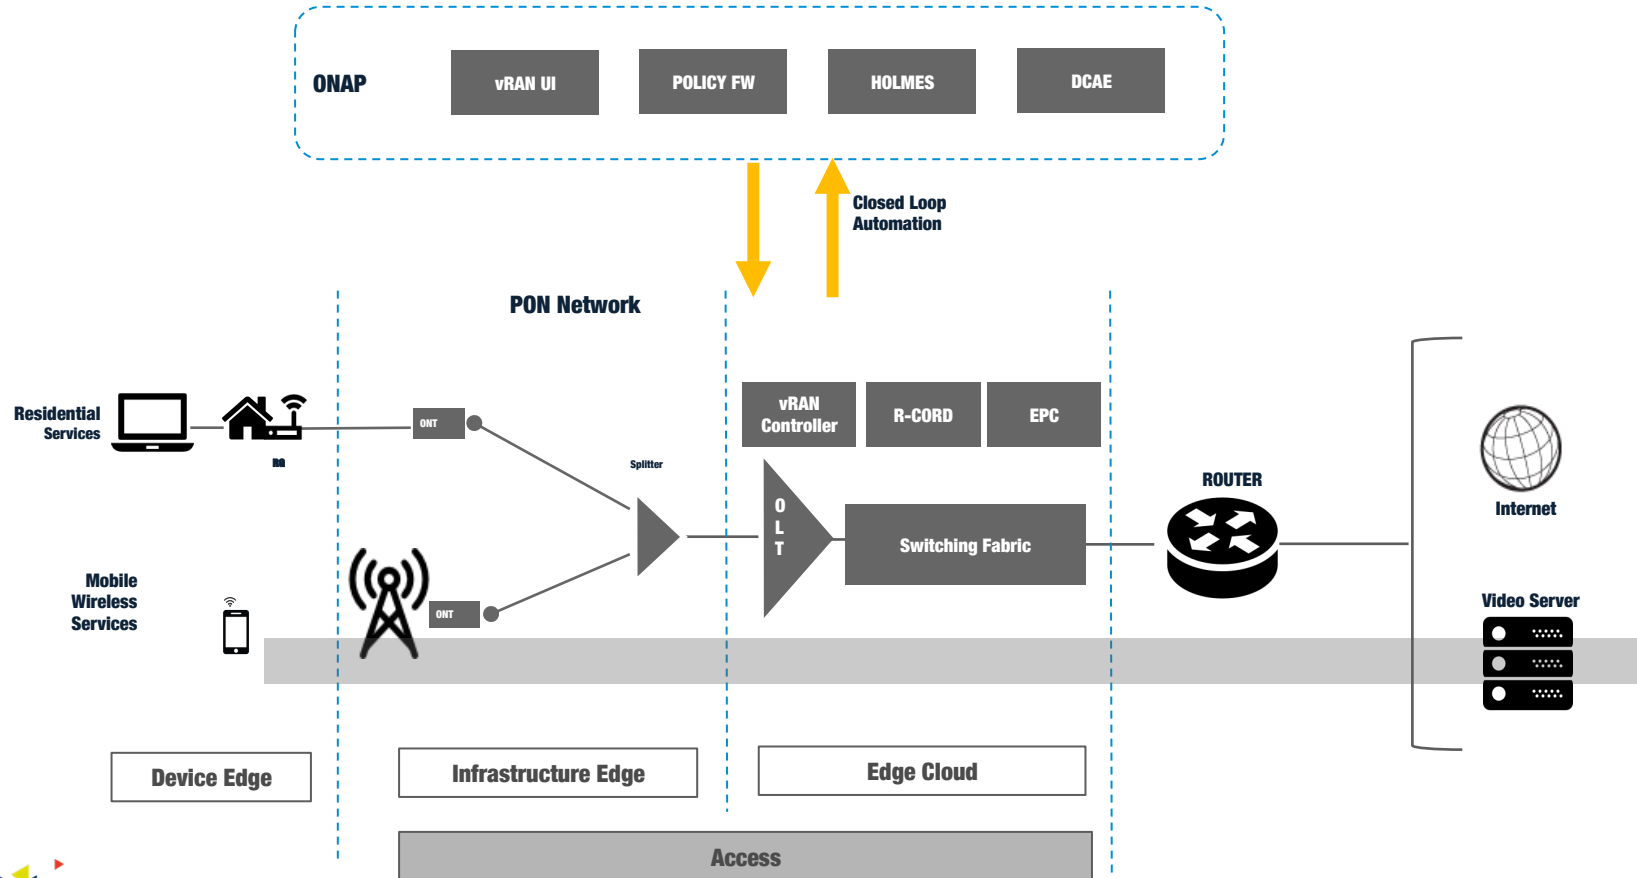

Who takes care of Broadband?

The ONF's SEBA

Where is SEBA ?

There will be Thousands of Edges

**Thousands of
SEBA pods**

There will be Thousands of Edges

**Thousands of
SEBA pods**

**Need for a
Global
Orchestrator**

Why do We Need to Orchestrate?

1

Centralized Platform Management

POD Provisioning, Activation, Software Management, Monitoring...

2

Centralized OLT and ONT Management

Add, remove, suspend, firmware management...

3

Service Management

Service Profiles, Technology Profiles, Close Loop scenarios...

How are we going to Orchestrate?

ONAP

Orchestration with ONAP Overview

Previous work: Our Latest Demo at Turk Telekom

The ONAP Scope

Source: Aarna Networks

A Quick Look to ONAP

Where are we now?

Generic Orchestration Architecture for SEBA

Generic Orchestration Architecture for SEBA

SEBA @ ONAP : OSAM

The OSAM Core & Gateway Architecture

OSAM CORE