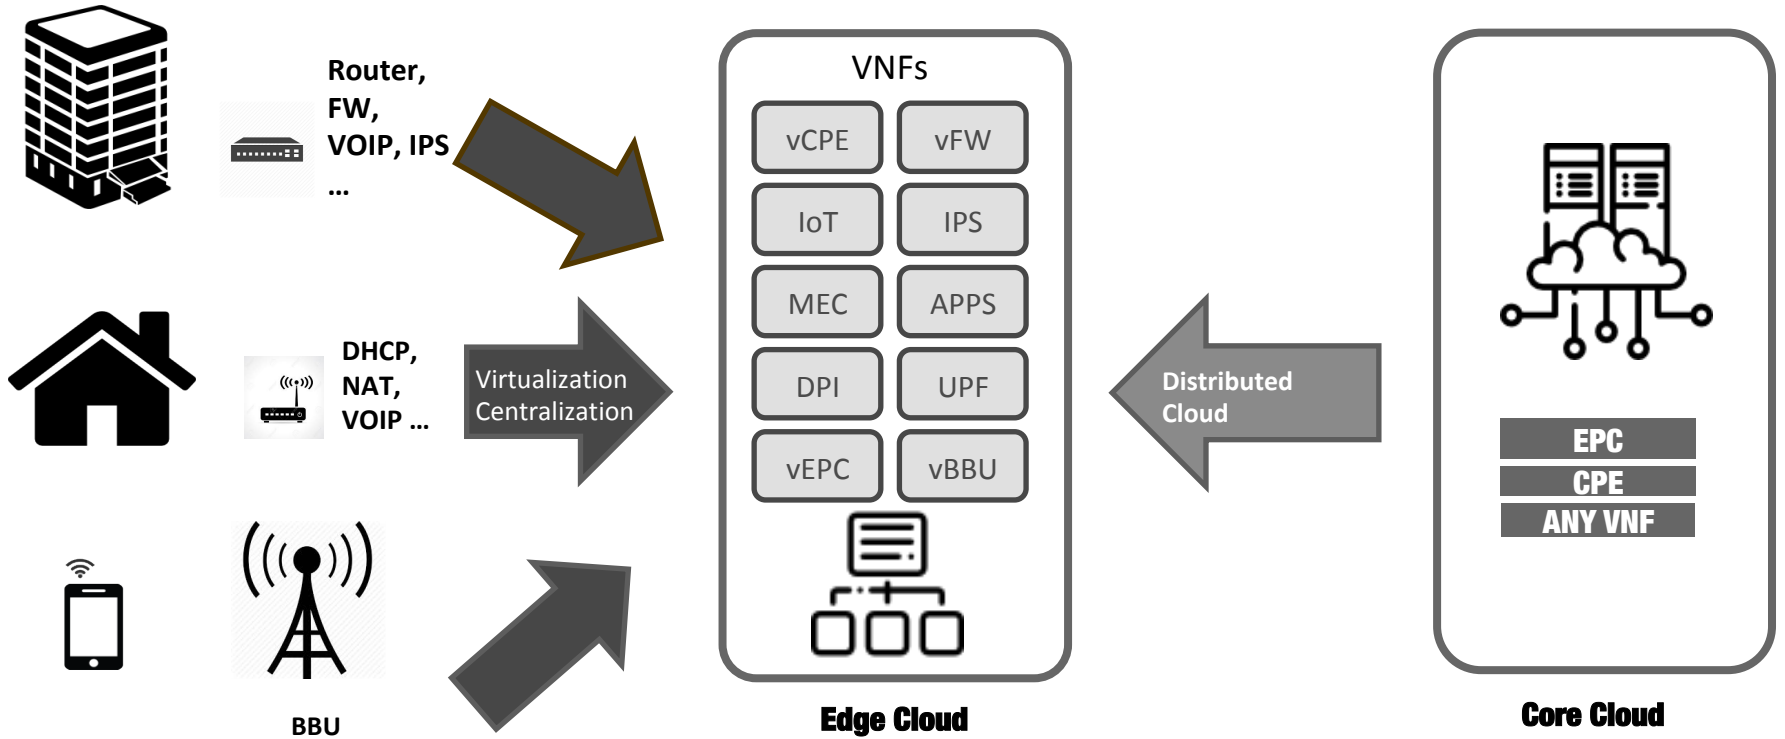

ONF SEBA Workshop

Orchestrating SEBA PODS with ONAP

Bora Eliacik, Turk Telekom/Netsia

Santa Clara, December 4th 2018

An Operator Led Consortium

The trends

The Next Gen Central Office

Where is the Edge ? – IHS Markit

Broadband is the way to go

Globally, IP traffic will reach 278.1 Exabytes per month in 2021, up from 96.1 Exabytes per month in 2016.
 - Cisco VNI, Sep. 2018

Mobile subscriptions by technology (billion)