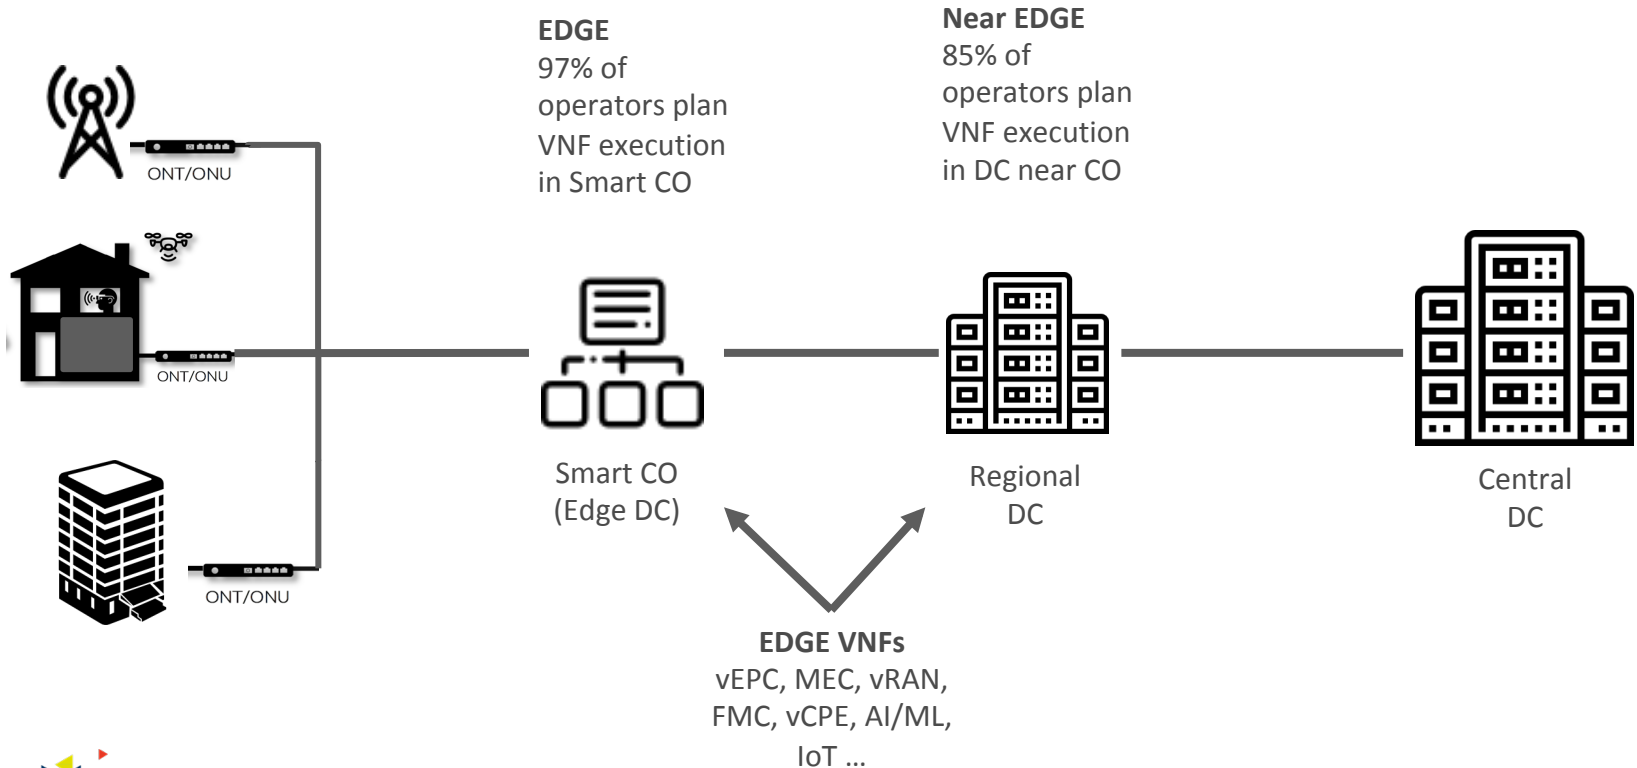

ONF SEBA Workshop

Orchestrating SEBA PODS with ONAP

Bora Eliacik, Turk Telekom/Netsia

Santa Clara, December 4th 2018

An Operator Led Consortium

The trends

The Next Gen Central Office

Where is the Edge ? – IHS Markit

Broadband is the way to go

Globally, IP traffic will reach 278.1 Exabytes per month in 2021, up from 96.1 Exabytes per month in 2016.
 - Cisco VNI, Sep. 2018

Mobile subscriptions by technology (billion)

Who takes care of Broadband?

The ONF's SEBA

Where is SEBA ?

There will be Thousands of Edges

**Thousands of
SEBA pods**

There will be Thousands of Edges

**Thousands of
SEBA pods**

**Need for a
Global
Orchestrator**