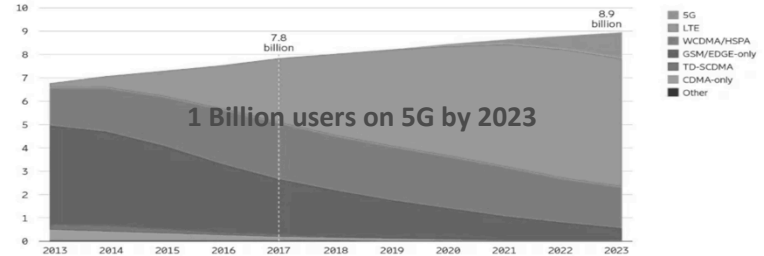

Broadband is the way to go

Globally, IP traffic will reach 278.1 Exabytes per month in 2021, up from 96.1 Exabytes per month in 2016.
- Cisco VNI, Sep. 2018

~ 700 Million FTTH users by 2021

Source: IDATE DigiWorld, World FTTx market, August 2017