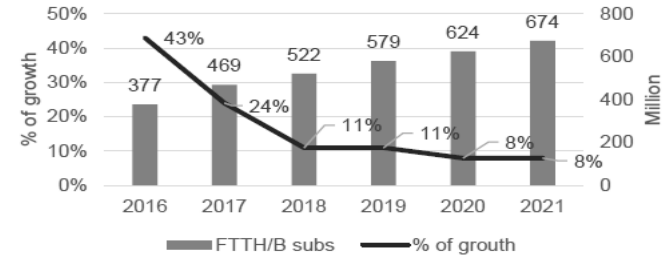

Broadband is the way to go

Globally, IP traffic will reach 278.1 Exabytes per month in 2021, up from 96.1 Exabytes per month in 2016.
- Cisco VNI, Sep. 2018

~ 700 Million FTTH users by 2021

Source: IDATE DigiWorld, World FTTx market, August 2017