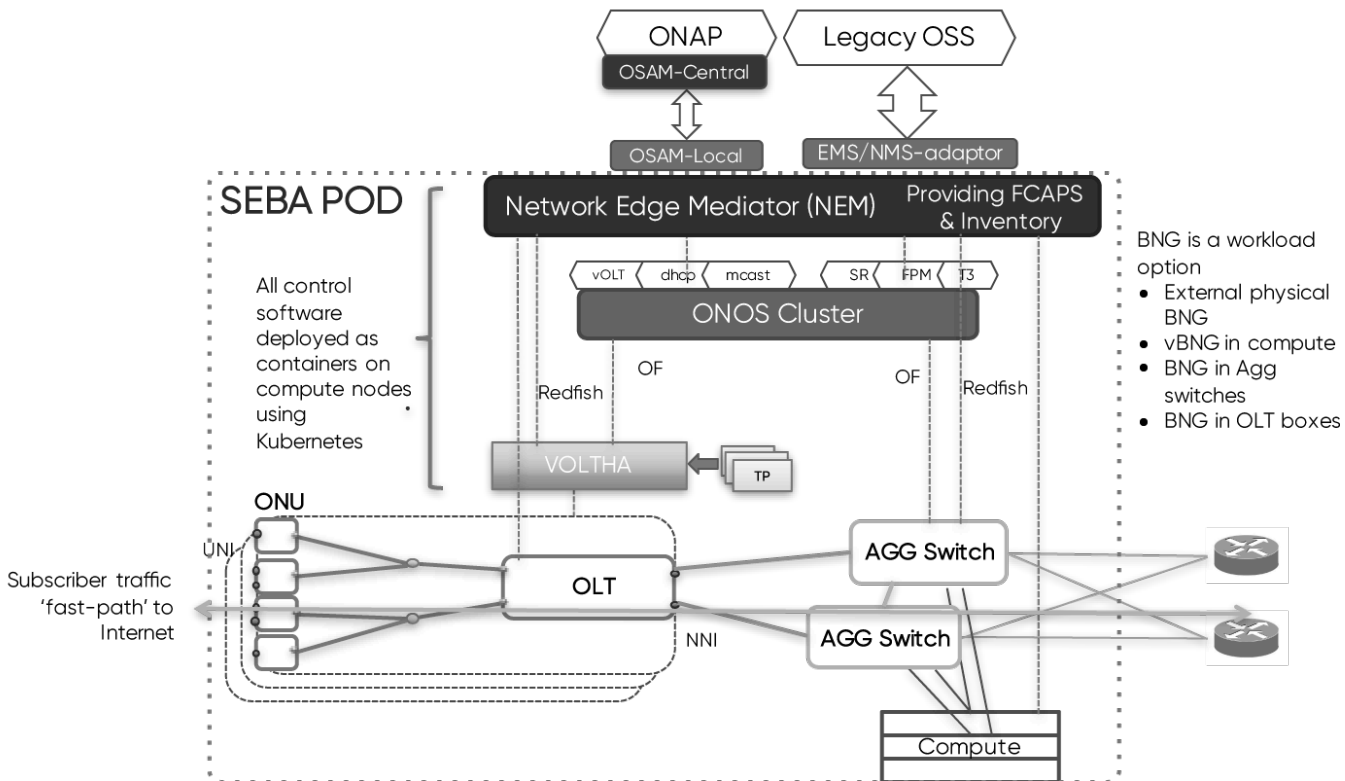

Broadband is the way to go

Globally, IP traffic will reach 278.1 Exabytes per month in 2021, up from 96.1 Exabytes per month in 2016.
 - Cisco VNI, Sep. 2018

Mobile subscriptions by technology (billion)

Who takes care of Broadband?

The ONF's SEBA

Where is SEBA ?

There will be Thousands of Edges

**Thousands of
SEBA pods**

There will be Thousands of Edges

**Thousands of
SEBA pods**

**Need for a
Global
Orchestrator**

Why do We Need to Orchestrate?

1

Centralized Platform Management

POD Provisioning, Activation, Software Management, Monitoring...

2

Centralized OLT and ONT Management

Add, remove, suspend, firmware management...