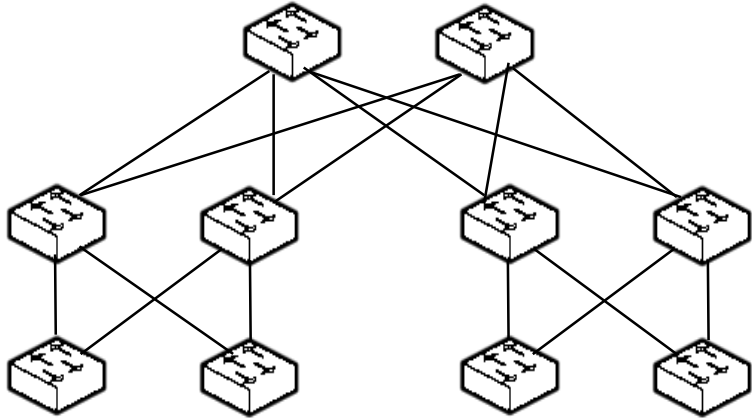

High-Fidelity Validation of P4 Networks with SONiC-P4 Software Switch and CrystalNet

Yibo Zhu, Hongqiang Liu, Jiaxin Cao, Jitendra Padhye, Guohan Lu, Lihua Yuan

Demo: 500+ switches

1M+ BGP routes

Runs on Azure cloud with low cost

- Data plane: **P4** (BMv2) for packet processing
- Control plane: **SONiC** -- same switch OS code running in Microsoft Azure data centers
- Management plane: **CrystalNet** connects large-scale topology + mgmt. interfaces; can import real configs and route announcements

Full-stack programmability: test your innovation at each layer!